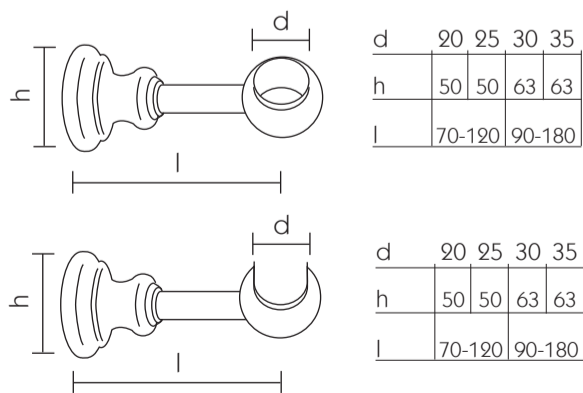

Supporti - Brackets - Träger
Supports - Soportes