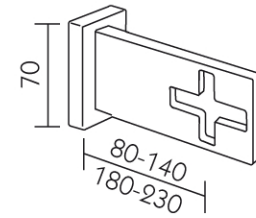

Supporti - Brackets - Träger Supports - Soportes