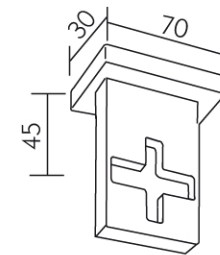

Supporti - Brackets - Träger Supports - Soportes