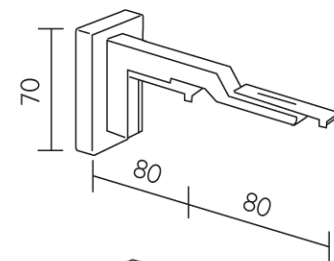

Supporti - Brackets - Träger Supports - Soportes