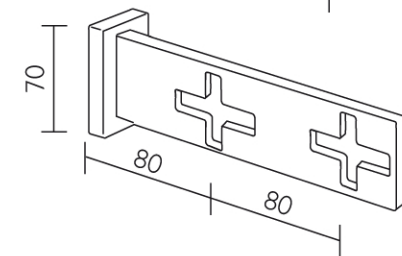

Supporti - Brackets - Träger Supports - Soportes