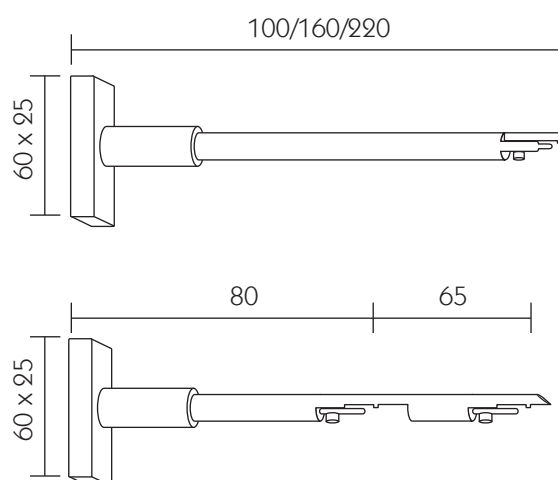

Supporti - Brackets - Träger
Supports - Soportes